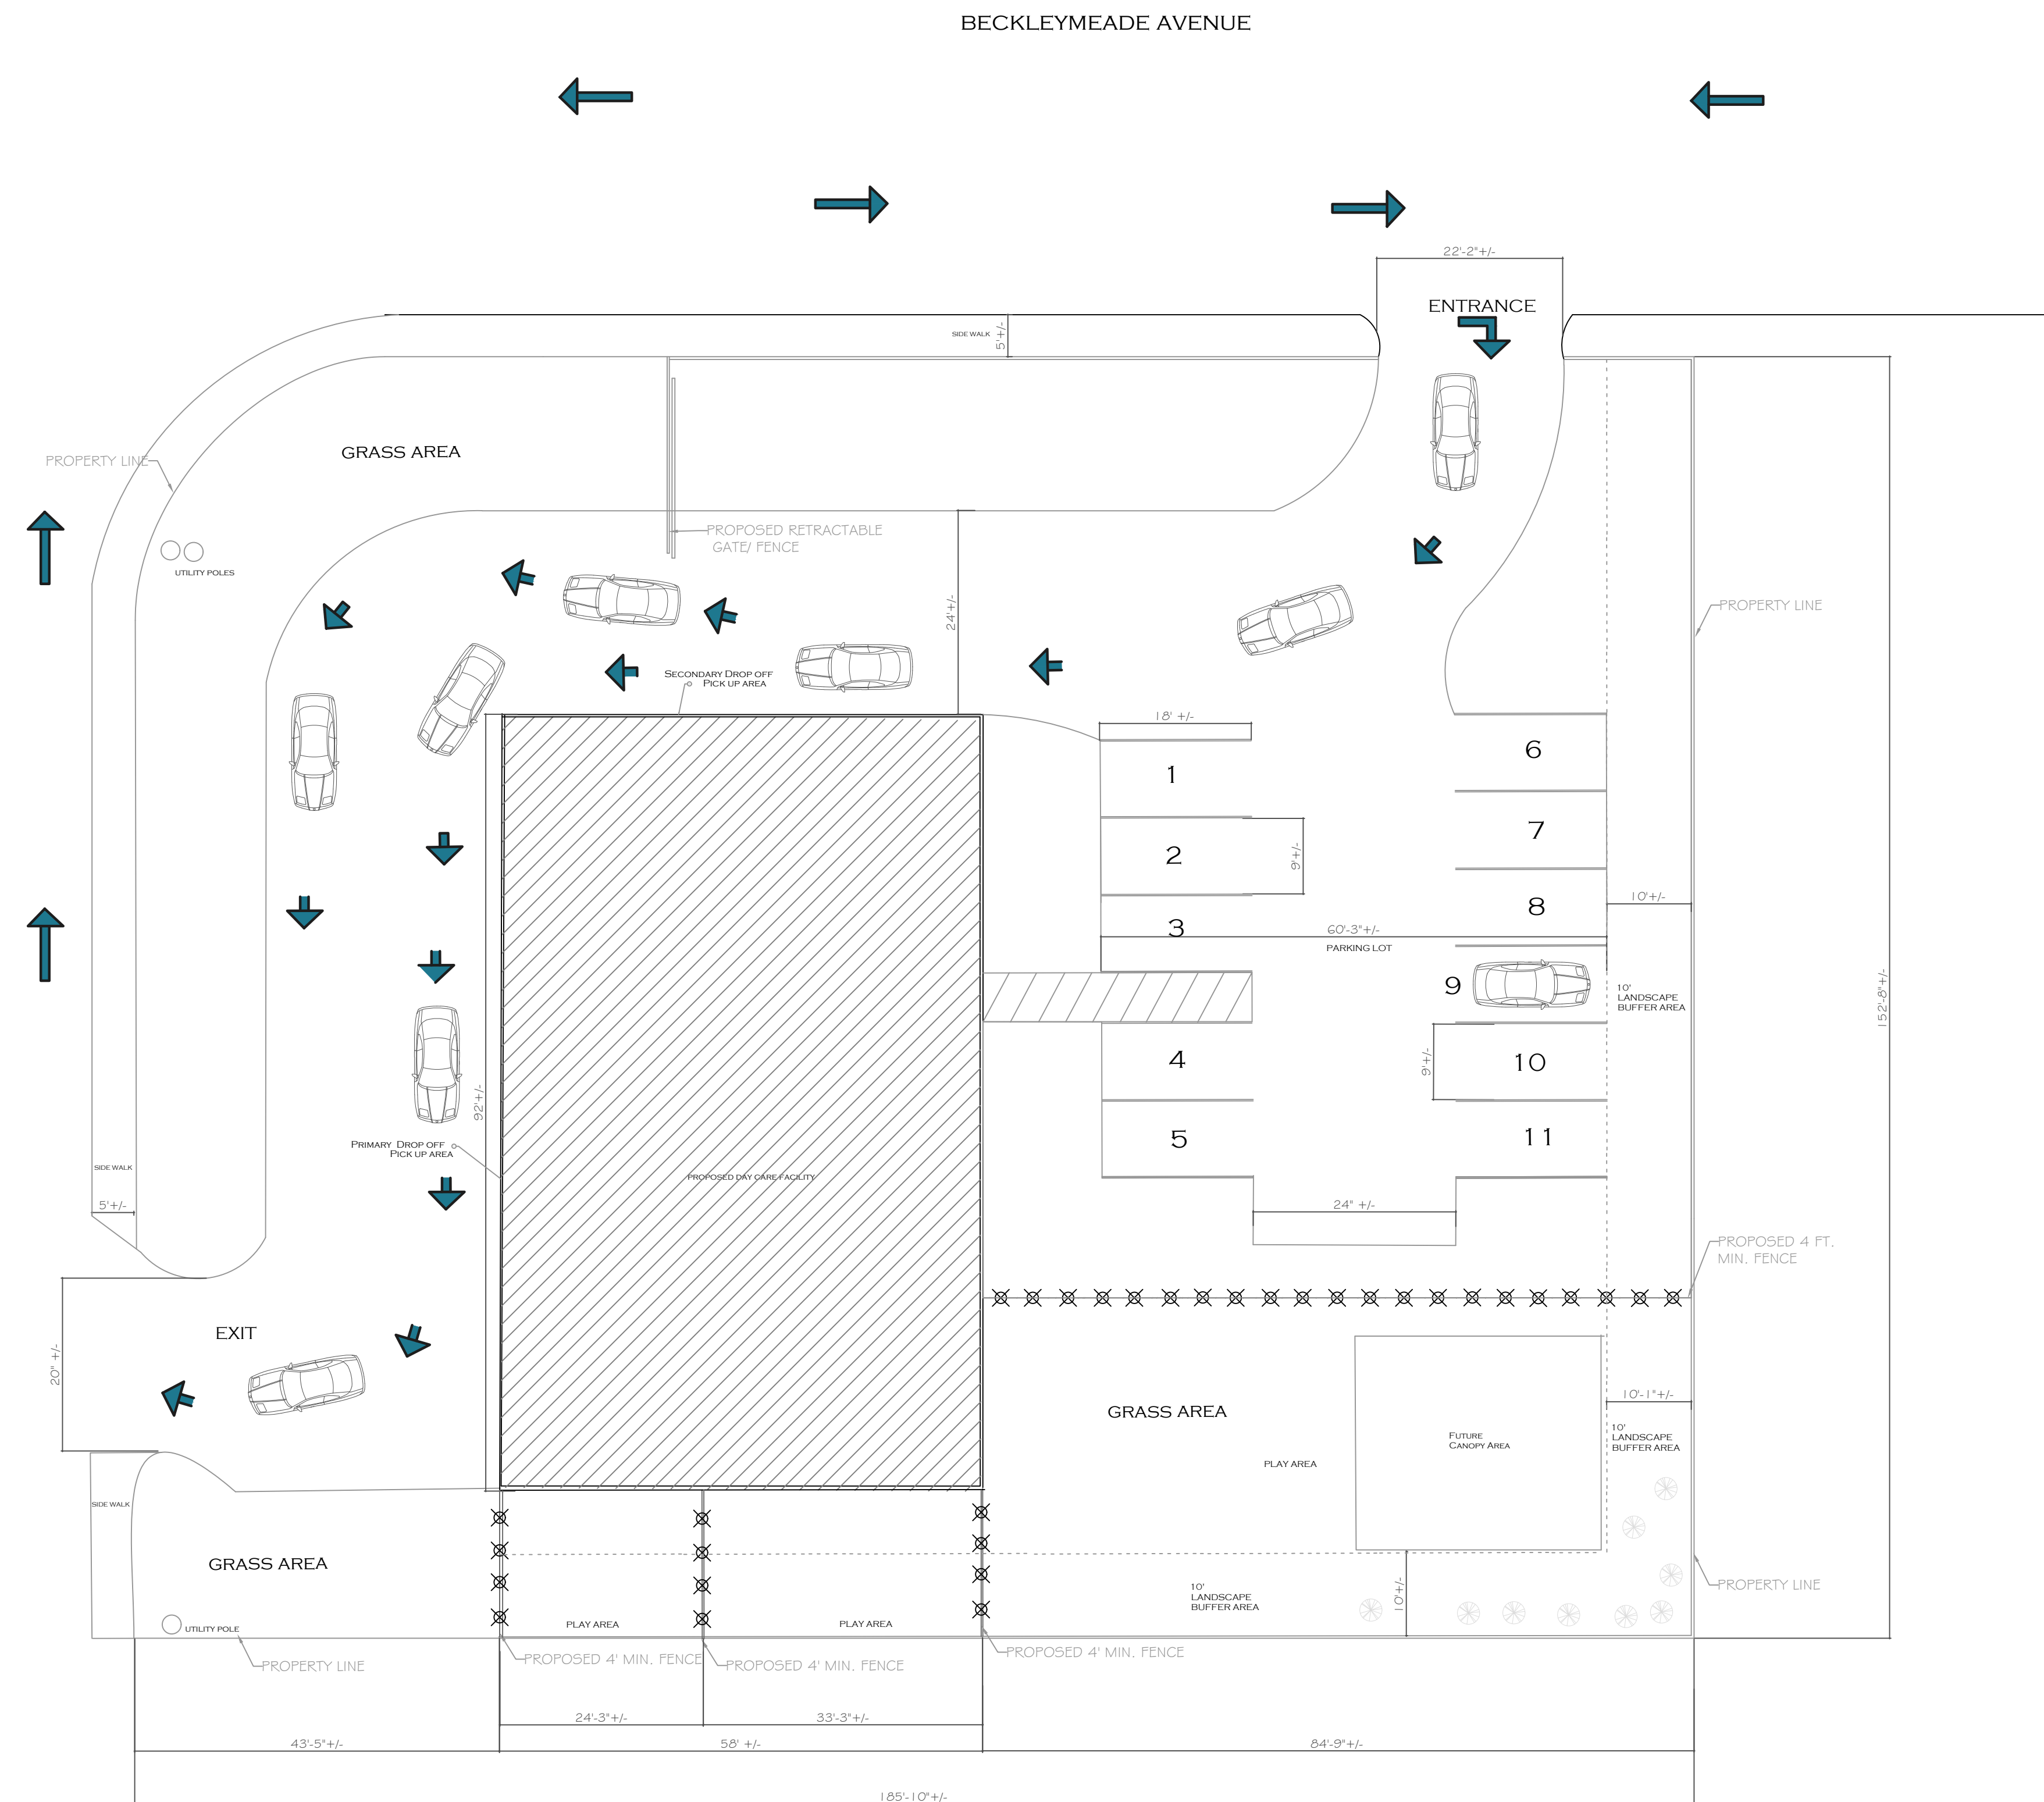

LEGEND	
	EXISTING TREE
	FLOW DIRECTION
AREAS	SQ. FT
LAND	28886.35 I
EXISTING STRUCTURE	NONE
Proposed Child care Facility	3500
PLAY AREA	3879.25

AREA MAP

AERIAL MAP

PROJECT : GENESIS

Genesis Child Care Center
 Dorian Bahr | Dorian Development
 909 business parkway, Richardson, TX, 75081
 214.698.9936

DATE DRAWN: 04/26/2022

DATE	REVISION	INITIAL
05/02/22	REV 1	LG
08/21/22	REV 2	SD
08/22/22	REV 3	SD
09/01/22	REV 4	SD
09/30/22	REV 5	SD
10/13/22	REV 5	SD

Case #
7212-264

SITE PLAN

3/32"=1'-0"